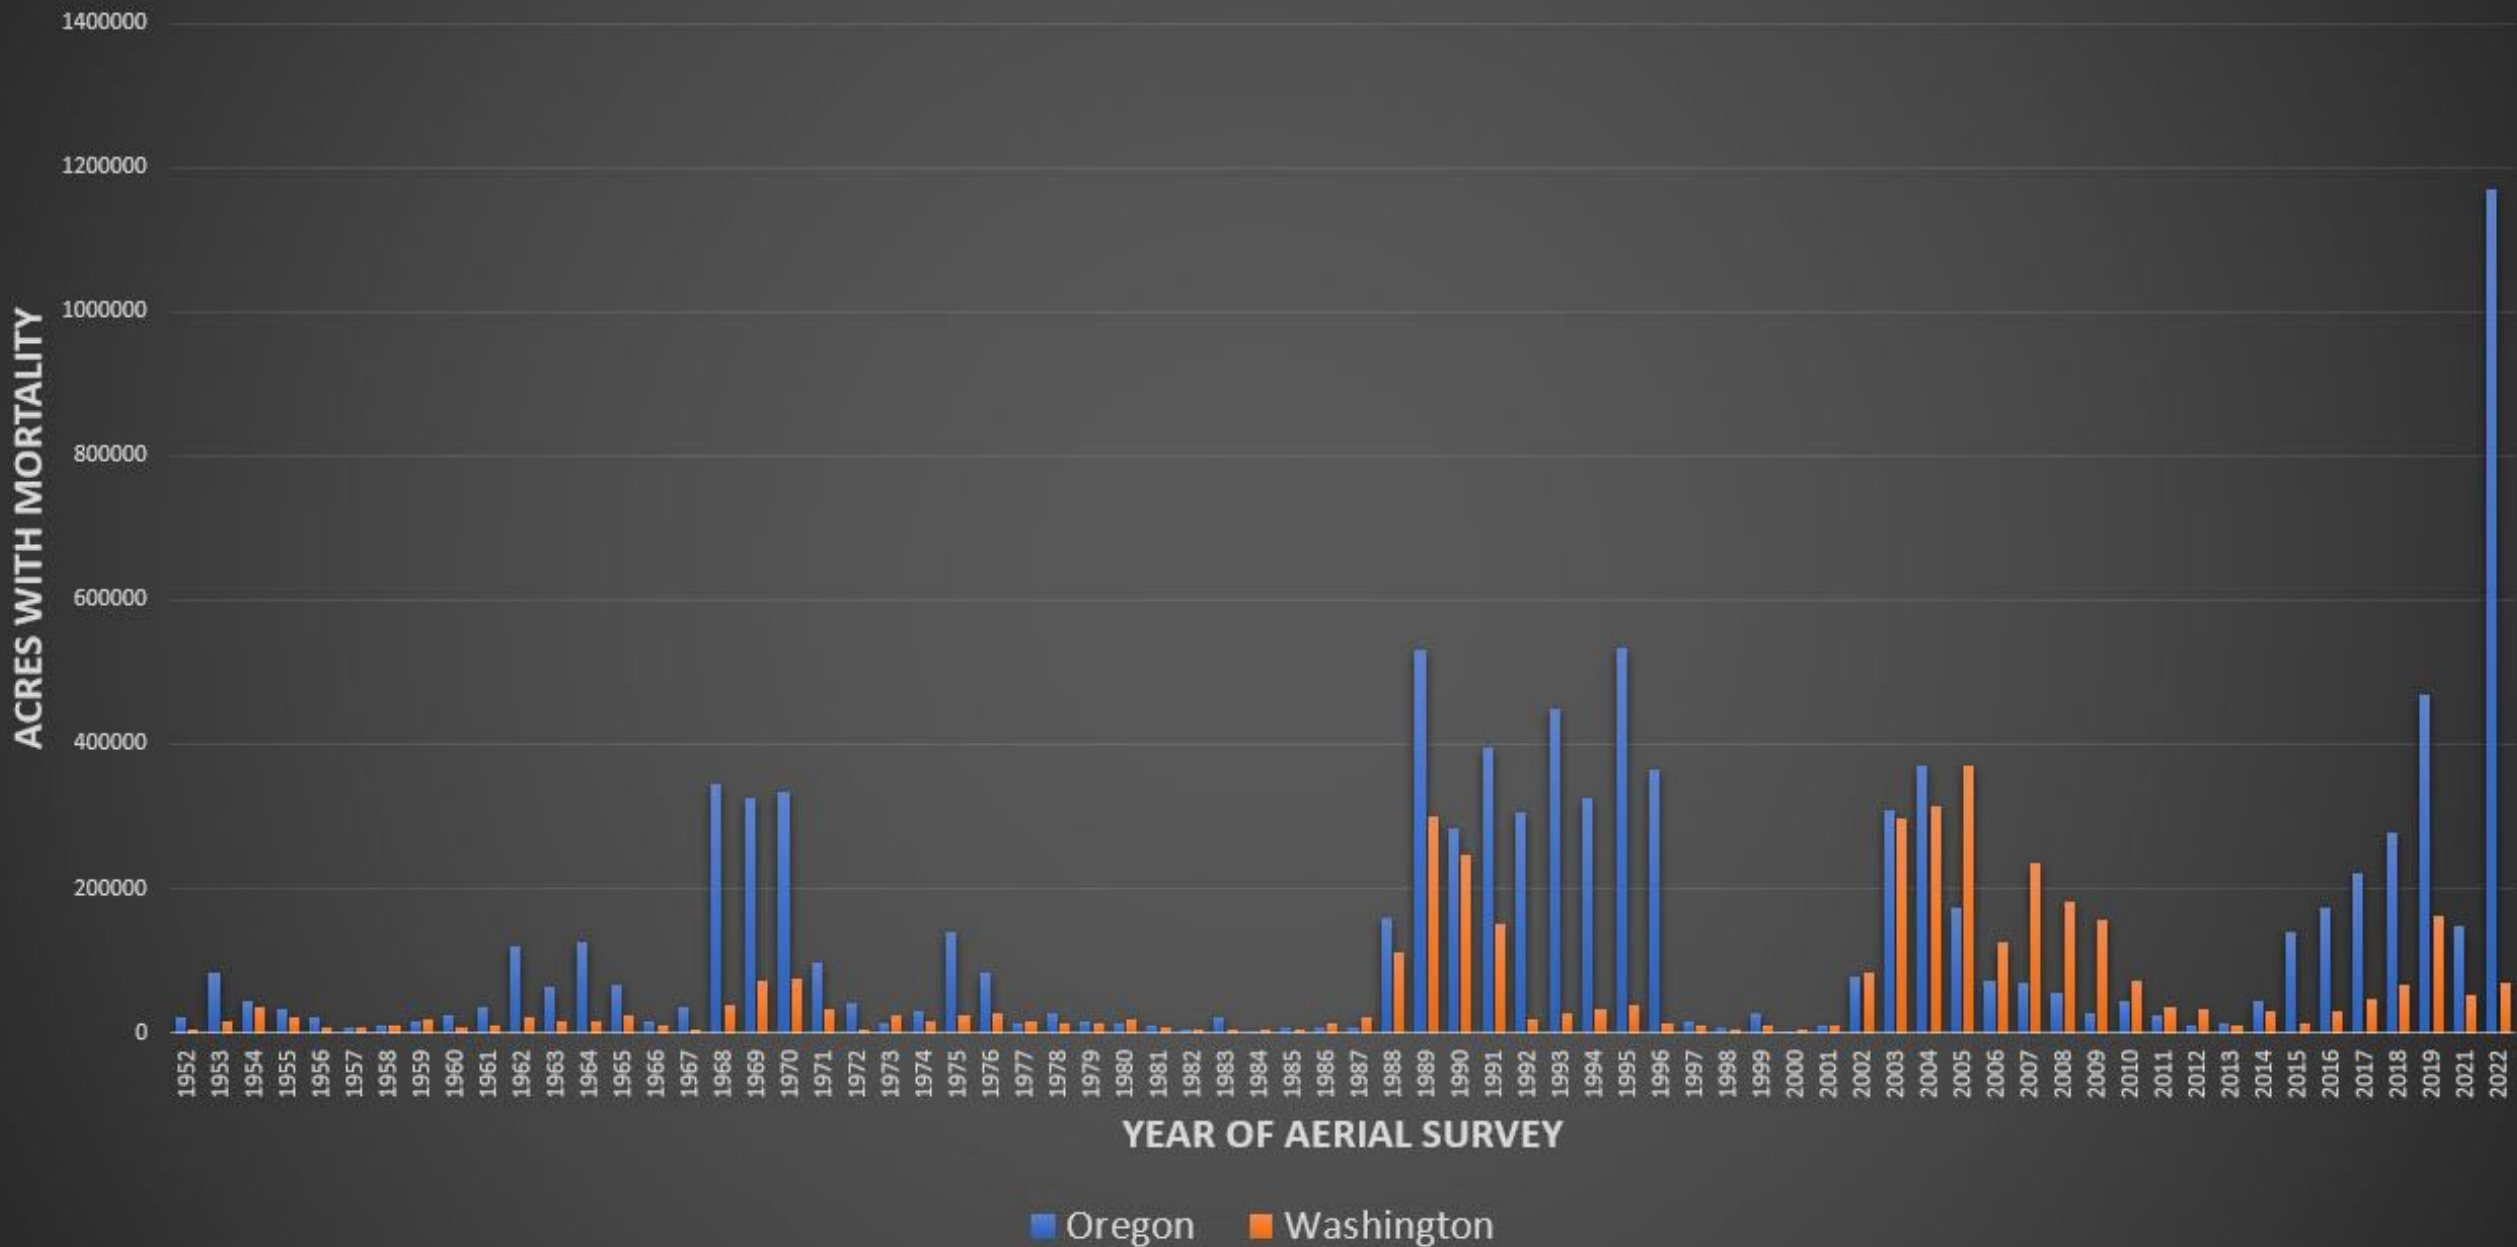

Abiotic Events:
mudslides,
avalanche, drought,
heat

Fir Mortality Event 2022
Drought, Insects, and
Disease, oh my!

Oregon's Area of Drought 2022

December 28, 2021

July 12, 2022

U.S. Drought Monitor
Oregon

October 11, 2022
(Released Thursday, Oct. 13, 2022)
Valid 8 a.m. EDT

Author:
Brad Pugh
CPC/NOAA

droughtmonitor.unl.edu

Acres with Fir Mortality in 2022

Oregon ~ 1,100,000 Acres
Washington ~ 69,000 Acres

Legend

Fir Mortality 2022

Level of Severity

- Very Light (1-3%)
- Light (4-10%)
- Moderate (11-29%)
- Severe (30-50%)
- Very Severe (>50%)

Acres with Fir Mortality in the Pacific Northwest

More Impacts on Forest Health

DOUGLAS-FIR MORTALITY IN SOUTHWEST OREGON

FLATHEADED FIR BORER

Acres with Douglas-fir Mortality

An aerial photograph of a vast, dense forest. The trees are mostly green, with some showing early autumn colors of yellow and orange. In the background, there are rolling hills and mountains under a bright blue sky with scattered white clouds. The text "THANK YOU" is overlaid in the center of the image in a white, serif font.