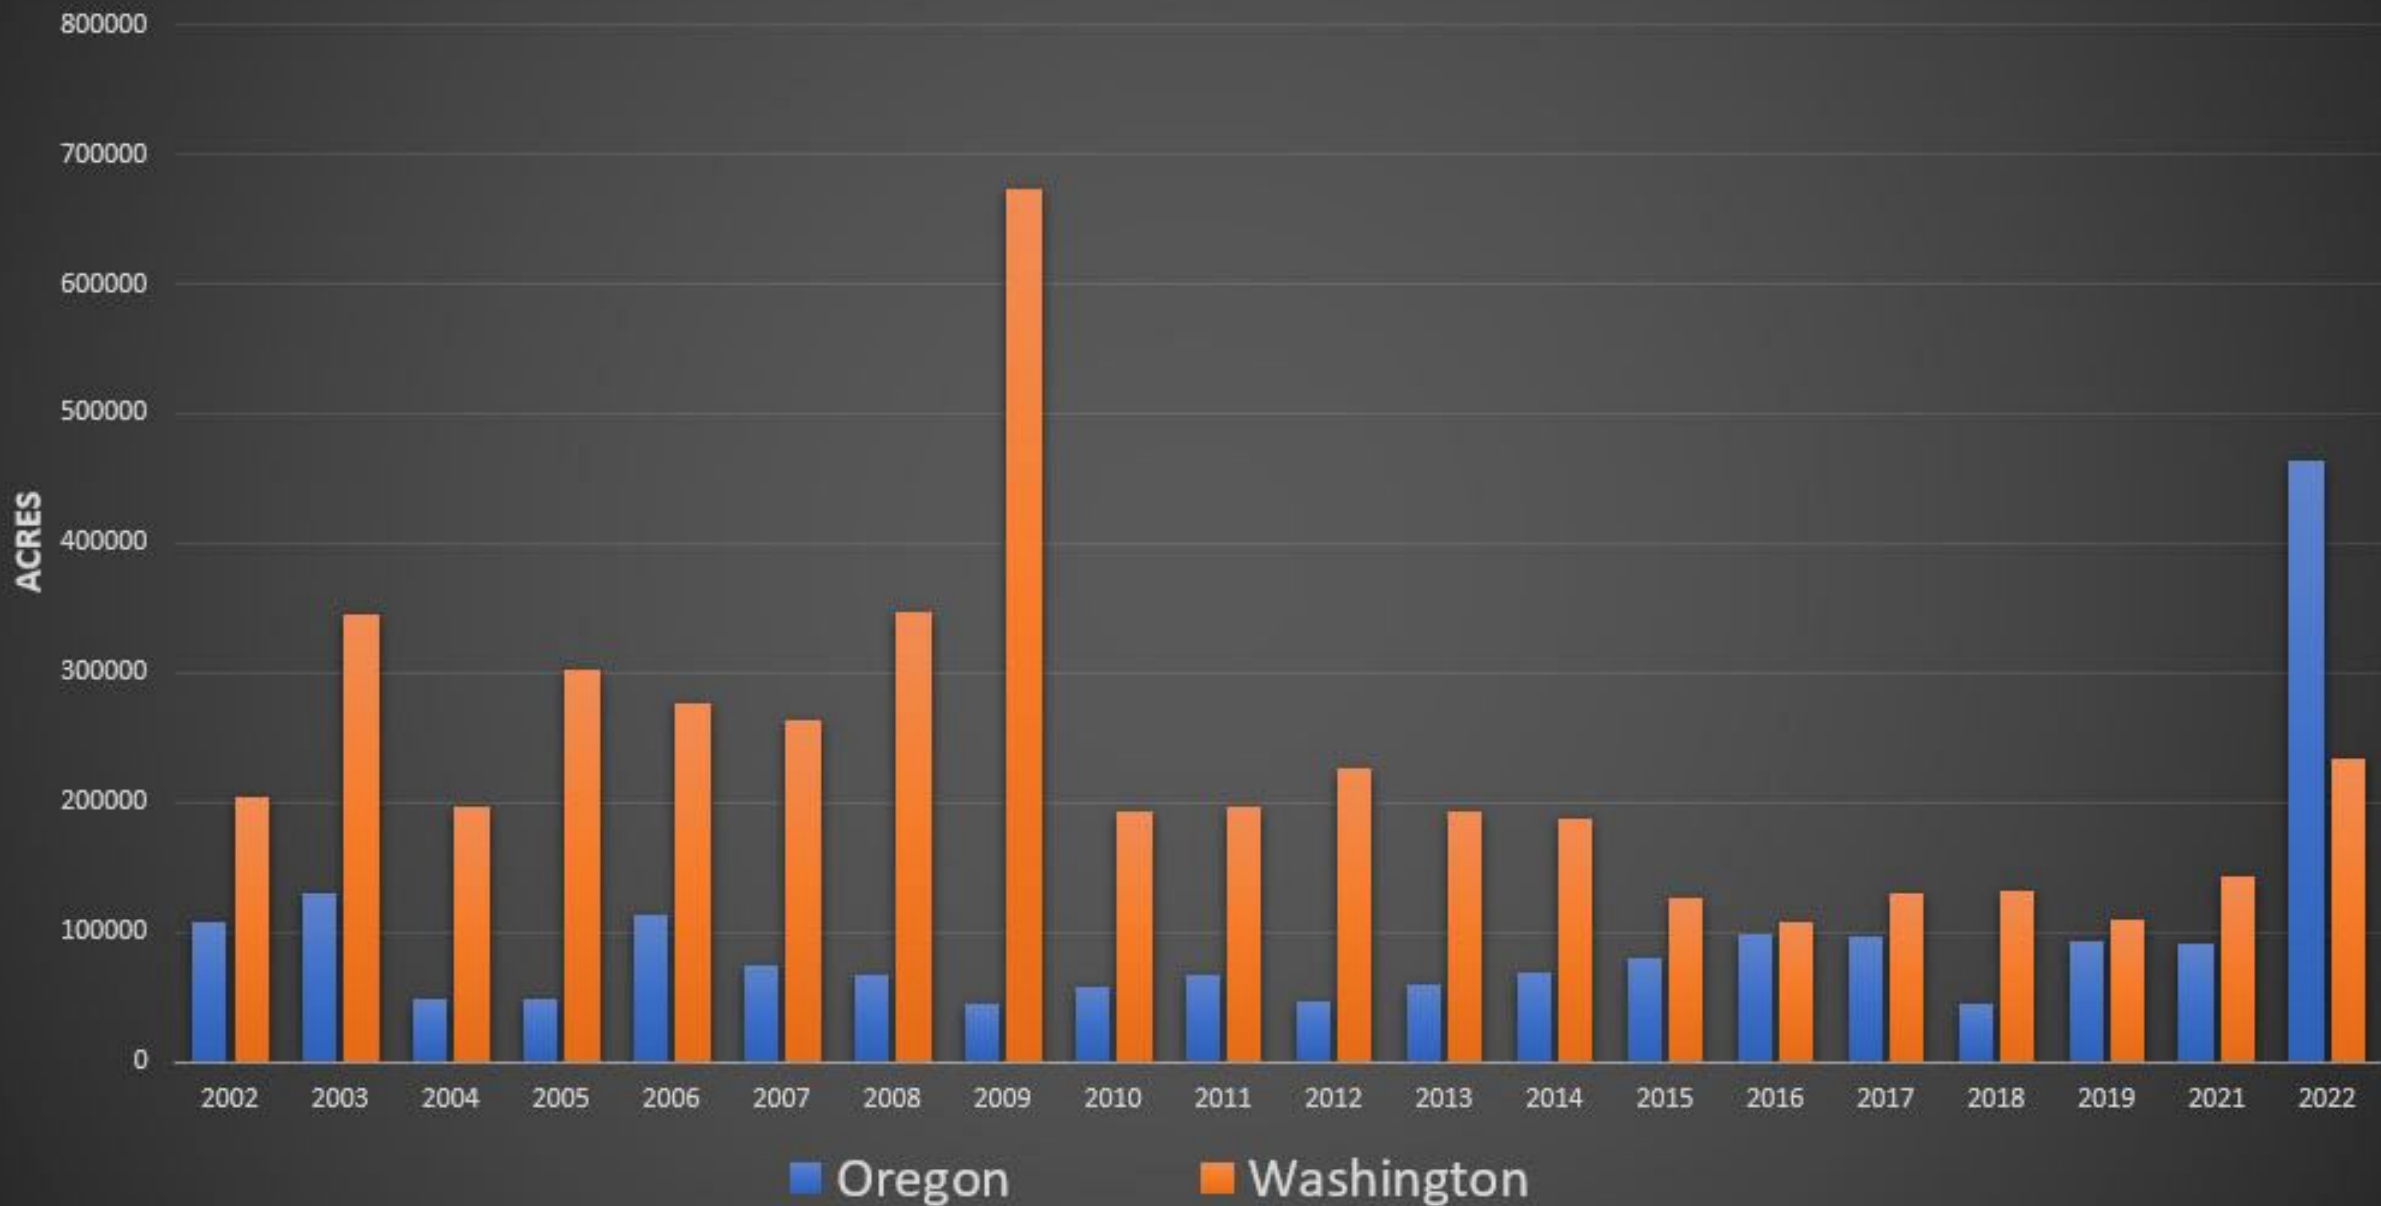

Acres with Fir Mortality in the Pacific Northwest

More Impacts on Forest Health

DOUGLAS-FIR MORTALITY IN SOUTHWEST OREGON

FLATHEADED FIR BORER

Acres with Douglas-fir Mortality

An aerial photograph of a vast, dense forest. The trees are mostly green, with some showing early autumn colors of yellow and orange. In the background, there are rolling hills and mountains under a bright blue sky with scattered white clouds. The text "THANK YOU" is overlaid in the center of the image in a white, serif font.