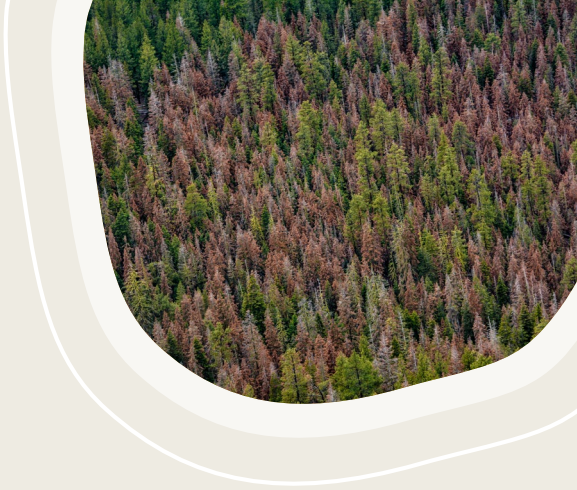

Oregon's Area of Drought 2022

December 28, 2021

July 12, 2022

U.S. Drought Monitor
Oregon

October 11, 2022
(Released Thursday, Oct. 13, 2022)
Valid 8 a.m. EDT