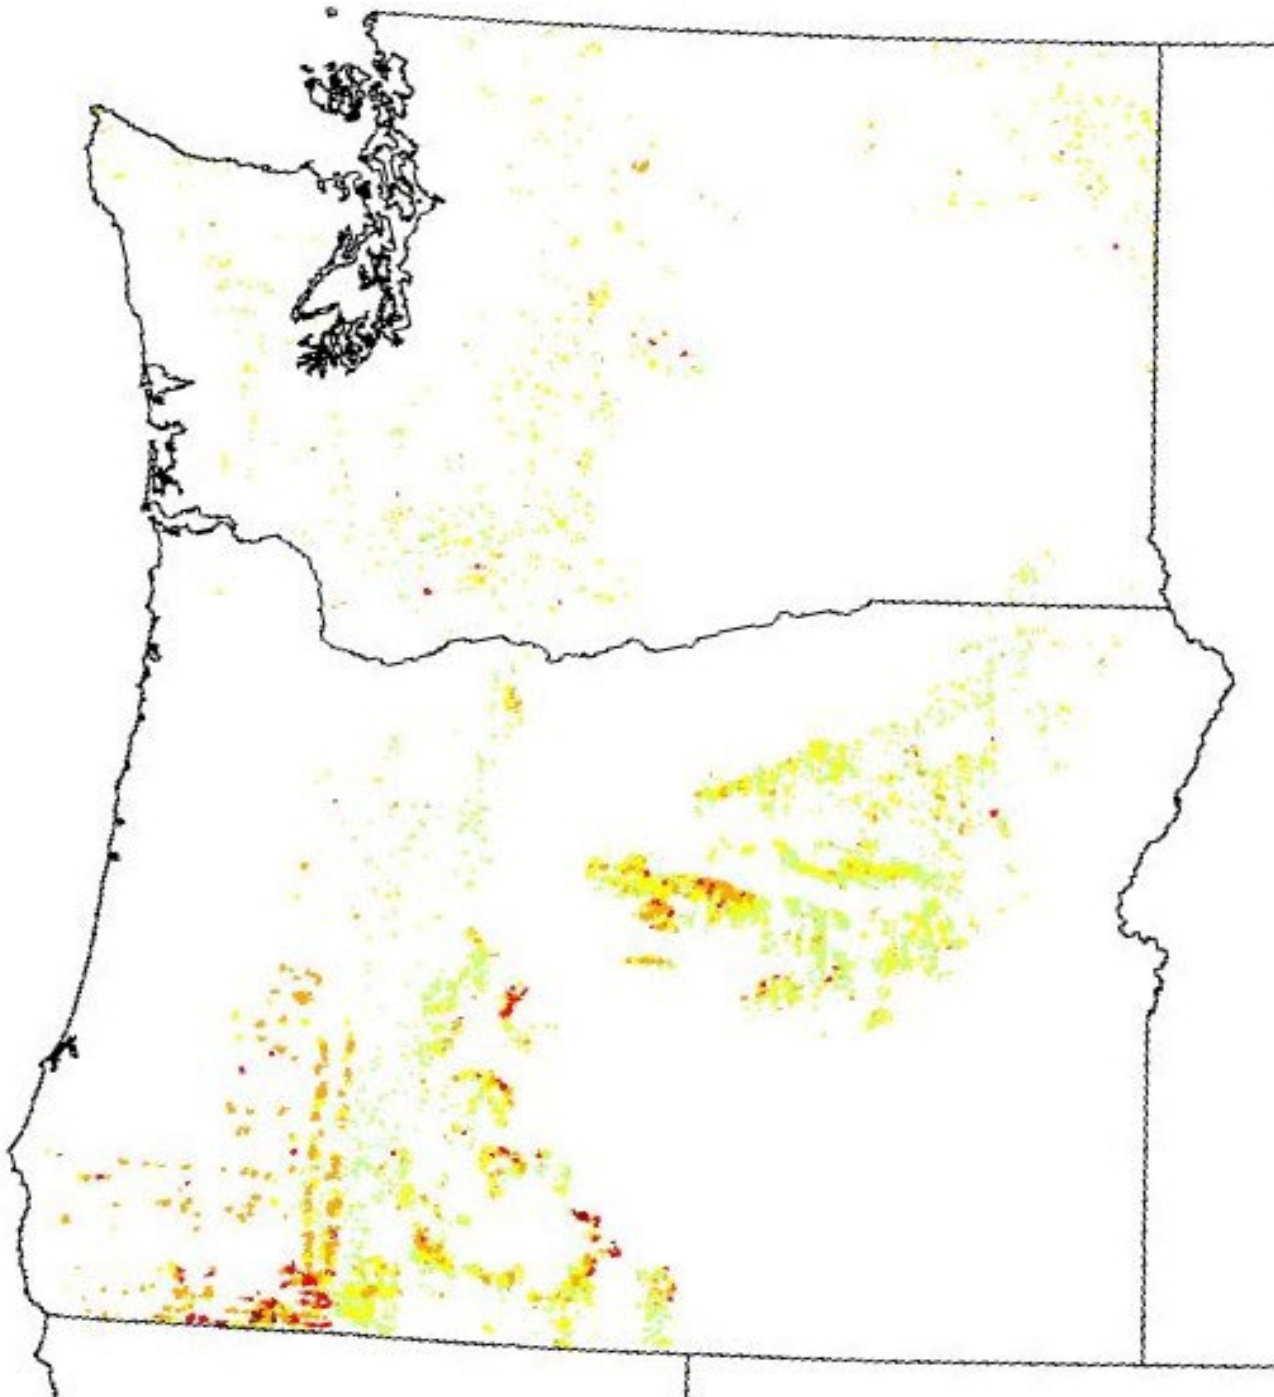

An aerial photograph of a vast, dense forest of coniferous trees. The trees are mostly green, but there are significant patches of brown and reddish-brown, indicating areas of tree mortality or stress. In the bottom right corner, there is a semi-transparent white callout box with a curved top edge, containing text.

Abiotic Events:
mudslides,
avalanche, drought,
heat

Fir Mortality Event 2022
Drought, Insects, and
Disease, oh my!

Oregon's Area of Drought 2022

December 28, 2021

July 12, 2022

U.S. Drought Monitor
Oregon

October 11, 2022
(Released Thursday, Oct. 13, 2022)
Valid 8 a.m. EDT

Author:
Brad Pugh
CPC/NOAA

droughtmonitor.unl.edu

Acres with Fir Mortality in 2022

Oregon ~ 1,100,000 Acres
Washington ~ 69,000 Acres

Legend

Fir Mortality 2022

Level of Severity

- Very Light (1-3%)
- Light (4-10%)
- Moderate (11-29%)
- Severe (30-50%)
- Very Severe (>50%)

Acres with Fir Mortality in the Pacific Northwest

More Impacts on Forest Health

DOUGLAS-FIR MORTALITY IN SOUTHWEST OREGON

FLATHEADED FIR BORER

Acres with Douglas-fir Mortality

An aerial photograph of a vast, dense forest. The trees are mostly green, with some showing early autumn colors of yellow and orange. In the background, there are rolling hills and mountains under a bright blue sky with scattered white clouds. The text "THANK YOU" is overlaid in the center of the image in a white, serif font.