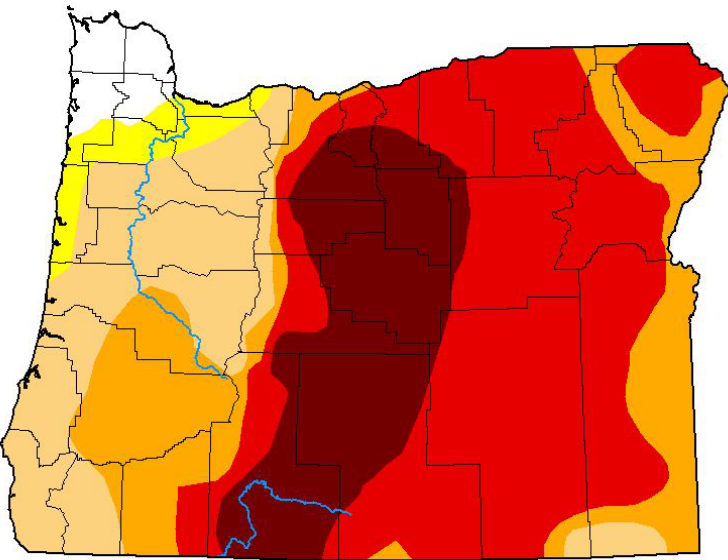

1. **Intensity:**
2. None
   - D0 Abnormally Dry
   - D1 Moderate Drought
   - D2 Severe Drought
   - D3 Extreme Drought
   - D4 Exceptional Drought

Author:
Brad Pugh
CPC/NOAA

droughtmonitor.unl.edu