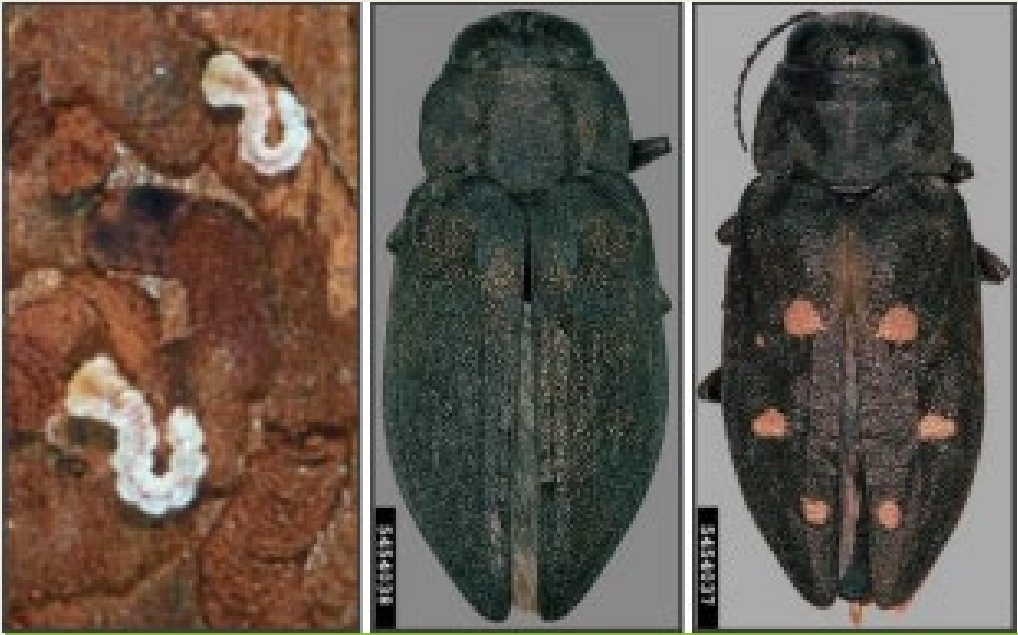

An aerial photograph of a vast, dense forest of coniferous trees. The trees are mostly green, but there are significant patches of brown and reddish-brown, indicating areas of tree mortality or stress. In the bottom right corner, there is a semi-transparent white callout box with a curved top edge, containing text.

Acres with Fir Mortality in the Pacific Northwest

More Impacts on Forest Health

DOUGLAS-FIR MORTALITY IN SOUTHWEST OREGON

FLATHEADED FIR BORER

Acres with Douglas-fir Mortality

An aerial photograph of a vast, dense forest. The trees are mostly green, with some showing early autumn colors of yellow and orange. In the background, there are rolling hills and mountains under a bright blue sky with scattered white clouds. The text "THANK YOU" is overlaid in the center of the image in a white, serif font.