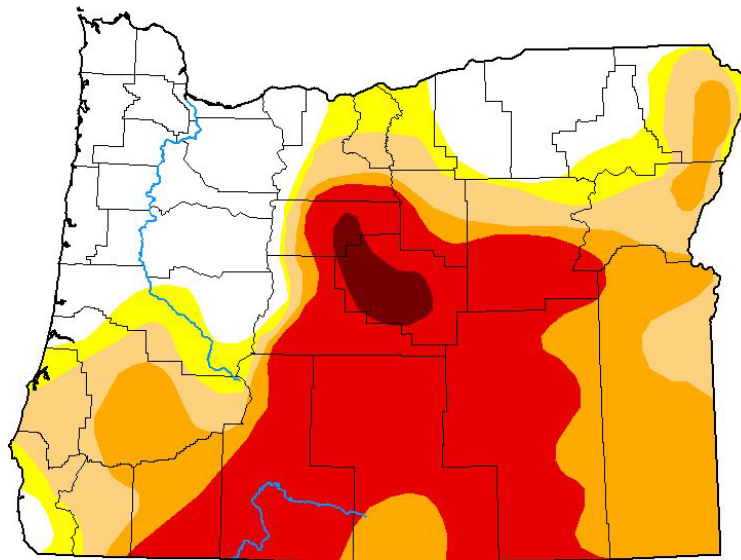

1. **Intensity:**
2. None
   - D0 Abnormally Dry
   - D1 Moderate Drought
   - D2 Severe Drought
   - D3 Extreme Drought
   - D4 Exceptional Drought

Author:
Brad Pugh
CPC/NOAA

droughtmonitor.unl.edu