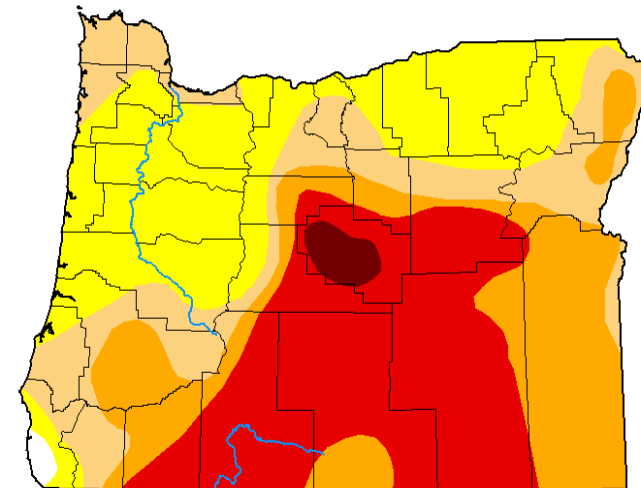

1. **Intensity:**
2. None
   - D0 Abnormally Dry
   - D1 Moderate Drought
   - D2 Severe Drought
   - D3 Extreme Drought
   - D4 Exceptional Drought

Author:
Brad Pugh
CPC/NOAA

droughtmonitor.unl.edu