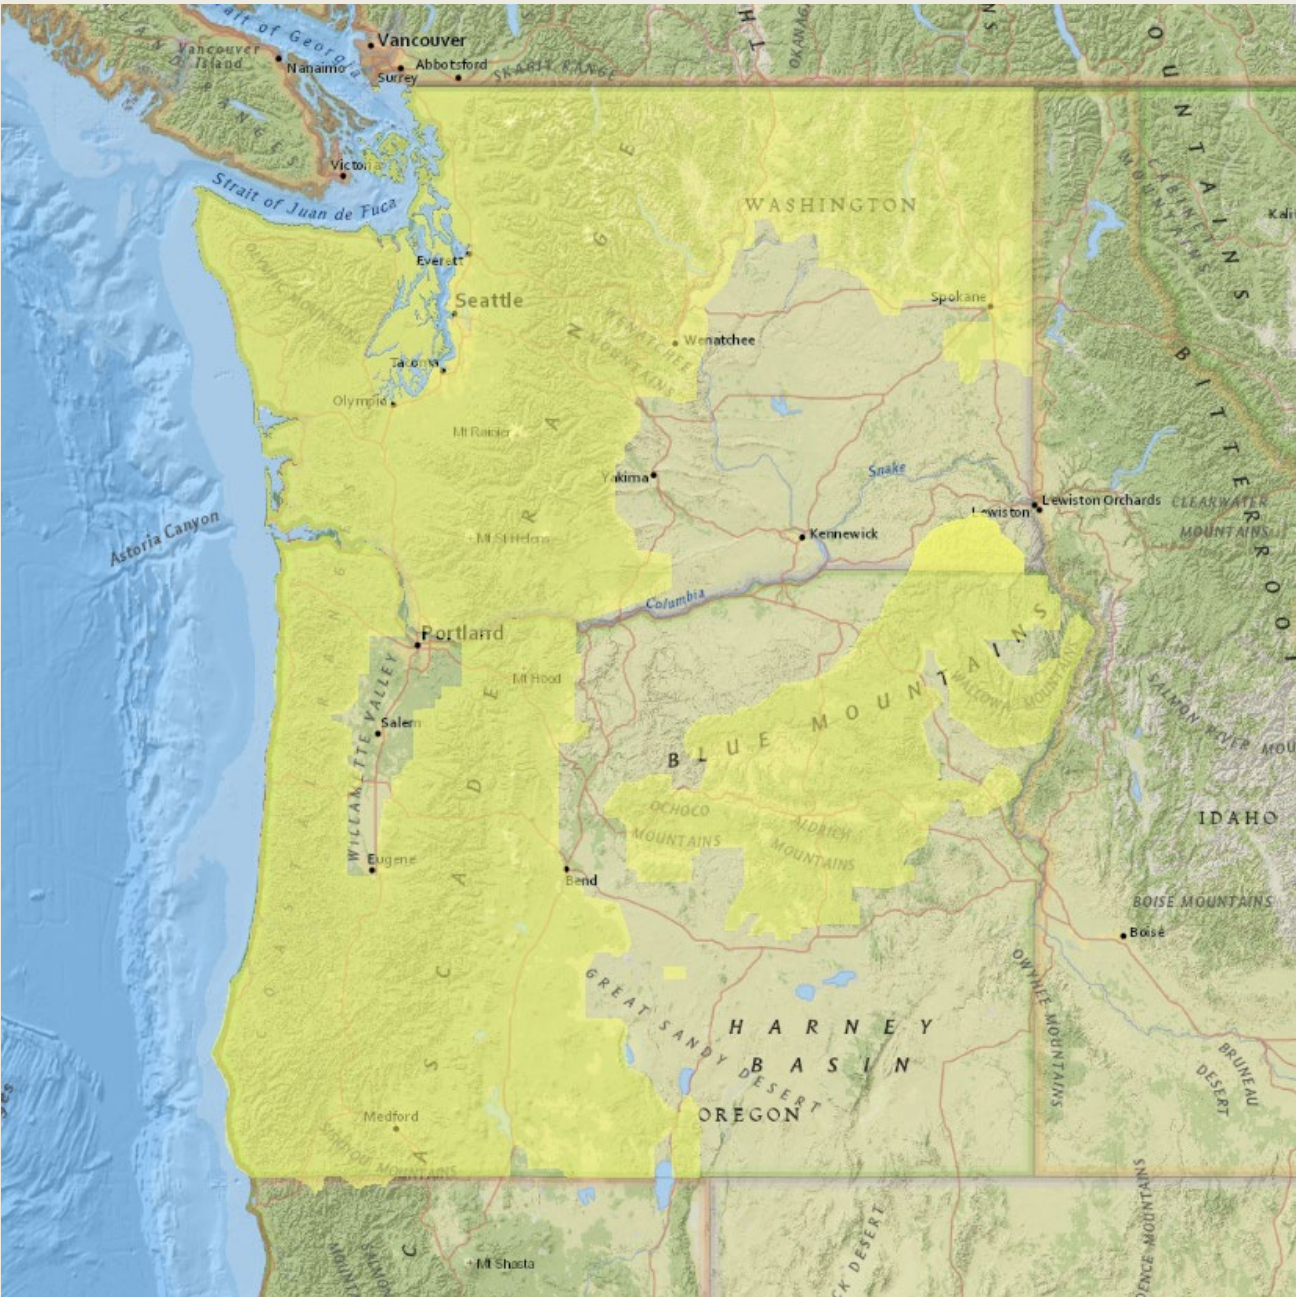

Aerial Detection Survey Highlights 2022

Daniel DePinte-Forest Health Specialist, USFS

Which Forests in the Pacific Northwest Do We Monitor?

~ 69,000,000 acres annually!

What do we monitor for?

Biotic Forest Damage:
Defoliation
& Mortality

An aerial photograph of a vast, dense forest of coniferous trees. The trees are mostly green, but there are significant patches of brown and reddish-brown, indicating areas of tree mortality or stress. In the bottom right corner, there is a semi-transparent white callout box with a curved top edge, containing text.

Abiotic Events:
mudslides,
avalanche, drought,
heat

Fir Mortality Event 2022
Drought, Insects, and
Disease, oh my!

Oregon's Area of Drought 2022

December 28, 2021

July 12, 2022

U.S. Drought Monitor
Oregon

October 11, 2022
(Released Thursday, Oct. 13, 2022)
Valid 8 a.m. EDT

Acres with Fir Mortality in the Pacific Northwest

More Impacts on Forest Health

DOUGLAS-FIR MORTALITY IN SOUTHWEST OREGON

FLATHEADED FIR BORER

Acres with Douglas-fir Mortality

An aerial photograph of a vast, dense forest. The trees are mostly green, with some showing early autumn colors of yellow and orange. In the background, there are rolling hills and mountains under a bright blue sky with scattered white clouds. The text "THANK YOU" is overlaid in the center of the image in a white, serif font.